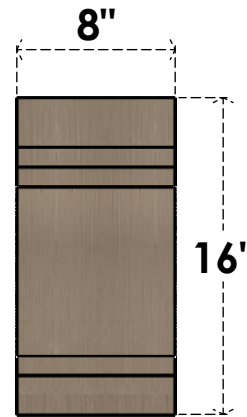

ITEM NUMBER: CORU08X16X16PECRCPR

8"W X 16"D X 16"H SERIES 1 CLASSIC PESCADERO ROUGH CEDAR
TIMBERTHANE FAUX WOOD CORBEL, PRIMED

SIDE PROFILE

FRONT PROFILE

ISOMETRIC

EKENA MILLWORK
2300 WEST MAIN ST.
CLARKSVILLE, TX 75426
TOLL FREE: 866-607-0453
WWW.EKENAMILLWORK.COM

NOTES

1. INSTALLATION TO BE COMPLETED IN ACCORDANCE WITH MANUFACTURER'S SPECIFICATIONS.
2. DRAWING MAY NOT BE TO SCALE
3. THIS DRAWING IS INTENDED FOR DESIGN AND PLANNING PURPOSES ONLY.
4. ALL INFORMATION CONTAINED HEREIN WAS CURRENT AT THE TIME OF DEVELOPMENT BUT MUST BE REVIEWED AND APPROVED BY THE PRODUCT MANUFACTURER TO BE CONSIDERED ACCURATE.
5. TIMBERTHANE ARCHITECTURAL PRODUCTS ARE MADE FROM HIGH DENSITY URETHANE AND COME FACTORY PRIMED