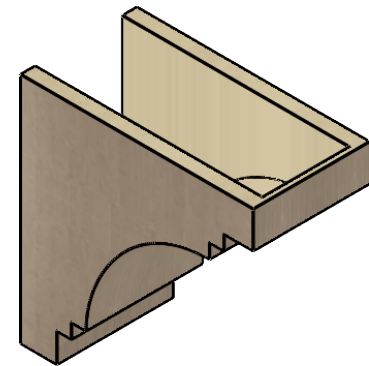

ITEM NUMBER: CORU08X16X16PECRCPR

8"W X 16"D X 16"H SERIES 1 CLASSIC PESCADERO ROUGH CEDAR
TIMBERTHANE FAUX WOOD CORBEL, PRIMED

SIDE PROFILE

FRONT PROFILE

ISOMETRIC

EKENA MILLWORK
2300 WEST MAIN ST.
CLARKSVILLE, TX 75426
TOLL FREE: 866-607-0453
WWW.EKENAMILLWORK.COM

NOTES

1. INSTALLATION TO BE COMPLETED IN ACCORDANCE WITH MANUFACTURER'S SPECIFICATIONS.
2. DRAWING MAY NOT BE TO SCALE
3. THIS DRAWING IS INTENDED FOR DESIGN AND PLANNING PURPOSES ONLY.
4. ALL INFORMATION CONTAINED HEREIN WAS CURRENT AT THE TIME OF DEVELOPMENT BUT MUST BE REVIEWED AND APPROVED BY THE PRODUCT MANUFACTURER TO BE CONSIDERED ACCURATE.
5. TIMBERTHANE ARCHITECTURAL PRODUCTS ARE MADE FROM HIGH DENSITY URETHANE AND COME FACTORY PRIMED