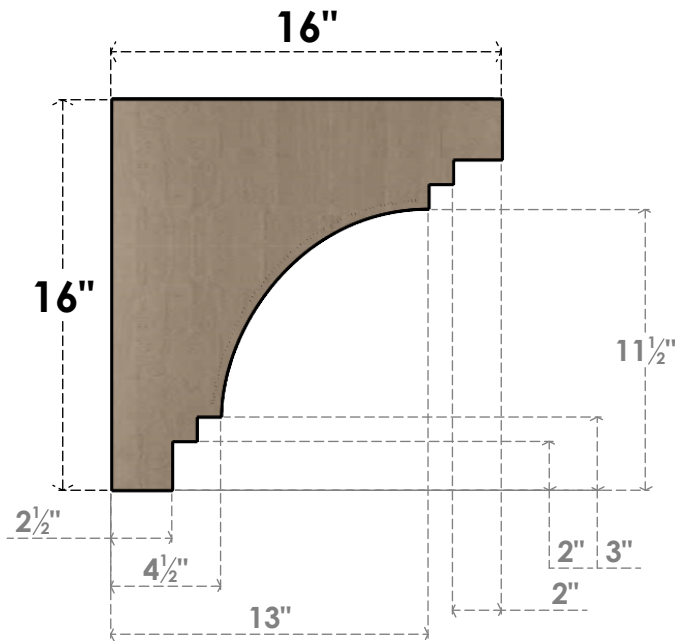

ITEM NUMBER: CORU08X16X16PECRCPR

8"W X 16"D X 16"H SERIES 1 CLASSIC PESCADERO ROUGH CEDAR
TIMBERTHANE FAUX WOOD CORBEL, PRIMED

SIDE PROFILE

FRONT PROFILE

ISOMETRIC

EKENA MILLWORK
2300 WEST MAIN ST.
CLARKSVILLE, TX 75426
TOLL FREE: 866-607-0453
WWW.EKENAMILLWORK.COM

NOTES

1. INSTALLATION TO BE COMPLETED IN ACCORDANCE WITH MANUFACTURER'S SPECIFICATIONS.
2. DRAWING MAY NOT BE TO SCALE
3. THIS DRAWING IS INTENDED FOR DESIGN AND PLANNING PURPOSES ONLY.
4. ALL INFORMATION CONTAINED HEREIN WAS CURRENT AT THE TIME OF DEVELOPMENT BUT MUST BE REVIEWED AND APPROVED BY THE PRODUCT MANUFACTURER TO BE CONSIDERED ACCURATE.
5. TIMBERTHANE ARCHITECTURAL PRODUCTS ARE MADE FROM HIGH DENSITY URETHANE AND COME FACTORY PRIMED